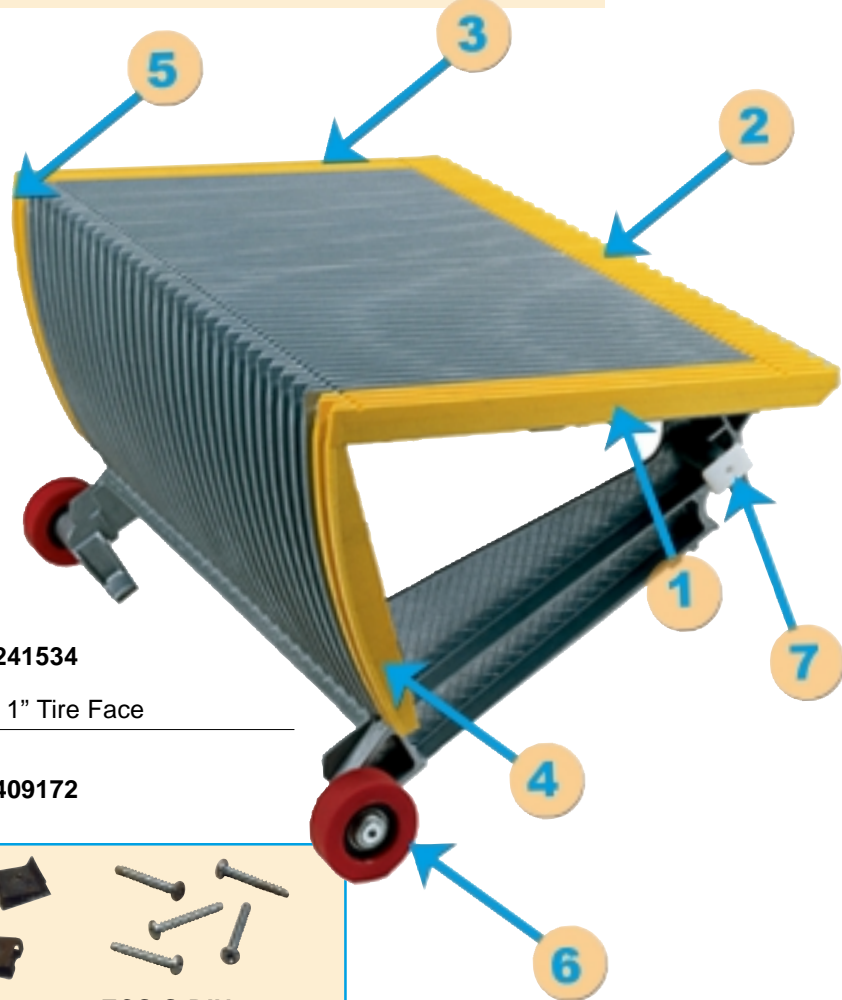

**ECS S-SCS468549**  
Step, Silver, 1000mm  
With K Edge

**ECS S-SCS807619**  
Step, Black, 600mm  
With K Edge

**ECS S-SCS807620**  
Step, Black, 800mm  
With K Edge

**ECS S-SCS807621**  
Step, Black, 1000mm  
With K Edge

## K-Edge

1. **ECS S-SCS319902**  
K Edge, Right Hand

2. **ECS S-SCS319900**  
K Edge

3. **ECS S-SCS319901**  
K Edge, Left Hand

4. **ECS S-SCS319905**  
K Edge, Riser, Right Hand

5. **ECS S-SCS319903**  
K Edge, Riser, Left Hand

6. **ECS S-SCS241534**  
Roller, Step  
2-3/4" O.D. x 1" Tire Face

7. **ECS S-SCS409172**  
Pad, Guide

**ECS S-858986**  
Clips, K Edge  
(25 Per Package)

**ECS S-DIN798107**  
Screws, K Edge  
(25 Per Package)

## Combsegments

Aluminum Die Cast

**ECS S-SMR898515**  
Comb End, Left Hand  
1 Tooth

**ECS S-SMR898462**  
Comb 7-7/8" Wide  
22 Teeth

**ECS S-SMR898516**  
Comb End, Right Hand  
1 Tooth